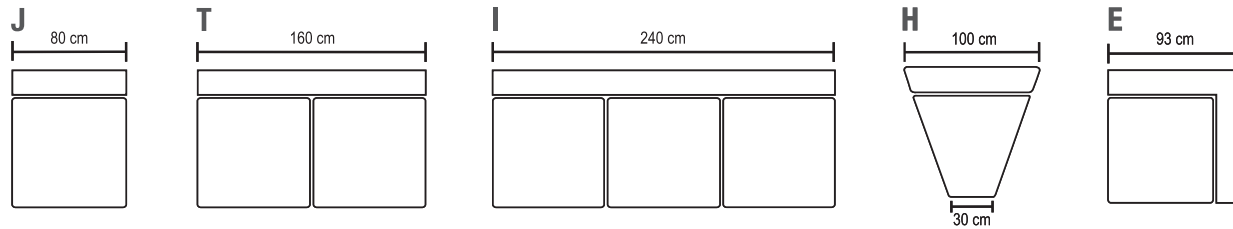

# Combinations

Modify a unique sofa from these parts

All measurements are approximate.

**Legs**  
Choose legs for sofa

**Leg 1**

Black  
Height: 12cm

**Leg 1**

Dark brown  
Height: 12cm

**Leg 1**

Walnut  
Height: 12cm

**Leg 1**

Oak  
Height: 12cm

**Leg 1**

Beech  
Height: 12cm

**Leg 1**

White  
Height: 12cm