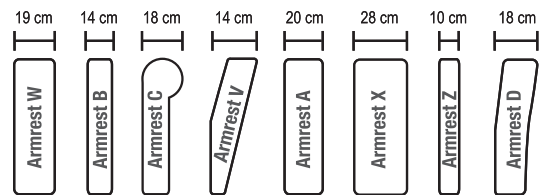

# Combinations

Modify a unique sofa from these parts

All measurements are approximate.

**Legs**  
Choose legs for sofa

**Leg 1**

Black  
Height: 12cm

**Leg 1**

Dark brown  
Height: 12cm

**Leg 1**

Walnut  
Height: 12cm

**Leg 1**

Oak  
Height: 12cm

**Leg 1**

Beech  
Height: 12cm

**Leg 1**

White  
Height: 12cm