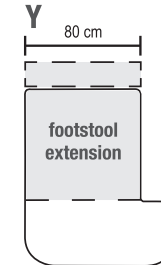

# Combinations

Modify a unique sofa from these parts

All measurements are approximate.

**Legs**  
Choose legs for sofa

**Leg 1**

Black  
Height: 12cm

**Leg 1**

Dark brown  
Height: 12cm

**Leg 1**

Walnut  
Height: 12cm

**Leg 1**

Oak  
Height: 12cm

**Leg 1**

Beech  
Height: 12cm

**Leg 1**

White  
Height: 12cm