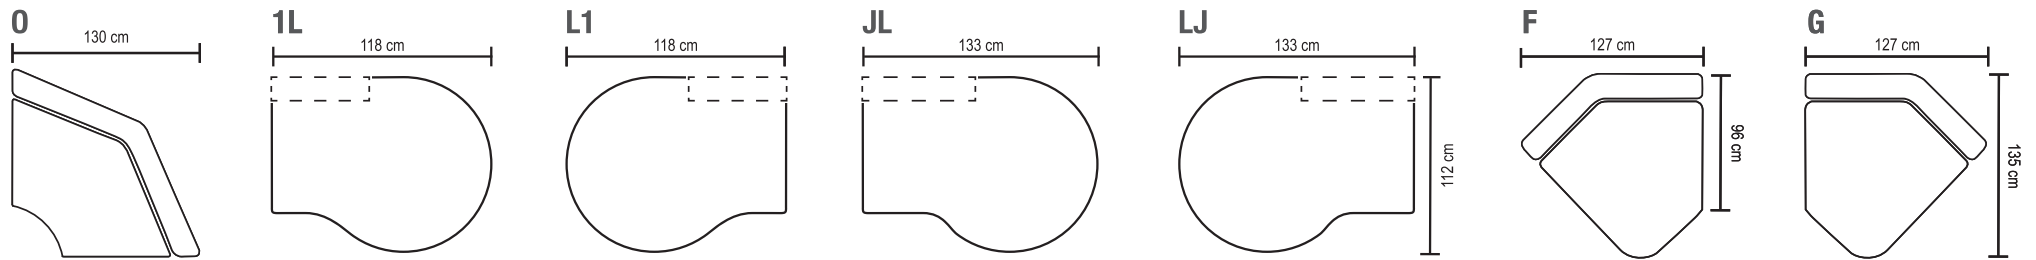

# Combinations

Modify a unique sofa from these parts

All measurements are approximate.

**Legs**  
Choose legs for sofa

**Leg 1**

Black  
Height: 12cm

**Leg 1**

Dark brown  
Height: 12cm

**Leg 1**

Walnut  
Height: 12cm

**Leg 1**

Oak  
Height: 12cm

**Leg 1**

Beech  
Height: 12cm

**Leg 1**

White  
Height: 12cm