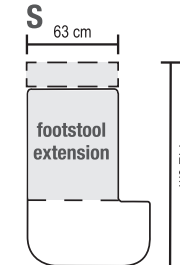

# Combinations

Modify a unique sofa from these parts

All measurements are approximate.

**Legs**  
Choose legs for sofa

**Leg 1**

Black  
Height: 12cm

**Leg 1**

Dark brown  
Height: 12cm

**Leg 1**

Walnut  
Height: 12cm

**Leg 1**

Oak  
Height: 12cm

**Leg 1**

Beech  
Height: 12cm

**Leg 1**

White  
Height: 12cm