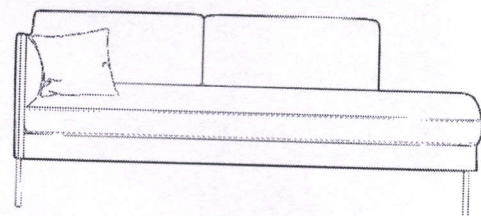

ELEGANTE - a modern classic with Scandinavian design and stylish details.

Back cushions are filled with feathers and siliconised fiber and seat cushions are filled with ground foam and feathers. Back cushions are reversible. Two armrests choices. Legs could be metal black or oak in five colors: oiled, grey oiled, white oiled, smoked and black.

Arm. I W7

Arm. II W4

Elegante chaiselong chair R/L Arm. I/II: W187/184

Elegante 1-s Arm. I/II: W84/78

Elegante 2-s Arm. I/II: W174/168

Elegante 3-s Arm. I/II: W204/198

Elegante 4-s Arm. I/II: B234/228

Elegante 2-s chaiselong Arm. I/II: W254/248 D162

Elegante 3-s chaiselong Arm. I/II: W295/289 D162

Elegante pouf small: W80 D70

Elegante 2-s corner open end L/R Arm. I/II: W258/255 D221

Elegante 3-s corner open end L/R Arm. I/II: W288/285 D221

Elegante pouf large: W95 D70